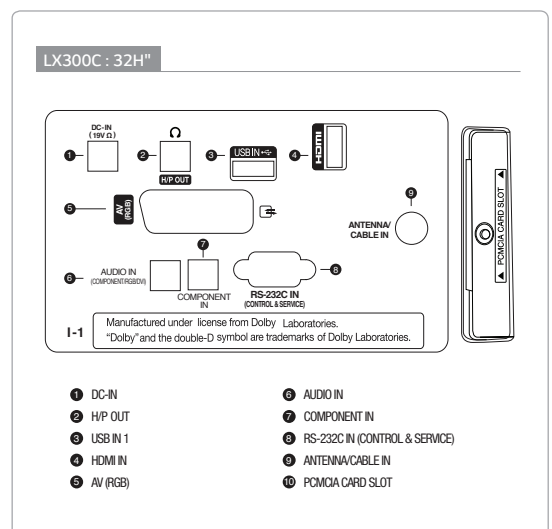

Commercial Lite

Specifications

		LX300C	
Display	Screen Size	32H	
	Type	LED	
	Resolution	1366 x 768(HD)	
Broadcasting System	Analog	PAL/SECAM	
	Digital	DVB-T/C	
Audio	Audio Output	3W+3W	
Hospitality Features		Welcome Video/Screen, Lock Mode, One Channel Map, Multi-IR Code, Hotel Mode, USB Cloning, IR Out, USB Auto Play Back	
General Features	Connectivity	-	
	Management	Self Diagnostics	
	Interactivity	HDMI-CEC, HTNG-CEC	
	RJP Compatibility	LG/Teleadapt (RS232C), Teleadapt/Guestlink (HDMI CEC)	
	RJP Interface	RS232C, HDMI CEC	
	Auto Off/ Auto Sleep	•	
	Smart Energy Saving	•	
Interface	Side	HDMI In	-
		USB	-
		Headphone Out(3.5mm Phone Jack)	-
		CI slot	1
	Rear	RF In	1
		Component In(Y, Pb,Pr) + Audio(L/R)	1(Phone jack), 1(Phone Jack)
		USB 2.0	1
		Headphone Out	1
		PC Audio Input	Sharing with component in
		RS-232C(D-sub 9pin)	1
		HDMI In	1
		Full Scart	1
		Accessory	
Power	Voltage, Hz	100 ~ 240V, 50/60Hz	
	Max (Watts)	36.29	
	Typical (Watts)	27.55	
	Energy saving (Min)	22.04	
	Energy saving (Med)	15.15	
	Energy saving (Max)	8.26	
	Stand-by	0.3W	
Standard Approval	Safety	CB	
	Environment	CE	
	Etc.	ROHS, ErP, Eco flower	
	Eco	ErP Class	A+
		On Power Consumption (IEC62097 Edition 2) (W)	25
		Stand By (W)	0.3
Average Annual Consumption (kWh)		37	

Dimension

		LX300C
LX300C : 32H"		
Set Size (With Stand, WxHxD, mm)	32H"	734 x 474 x 172
Set Weight (With Stand, Set, kg)	32H"	4.7
Vesa Compatibility (mm)	32H"	200 x 200

Connectivity

Download LG Commercial Display Mobile App